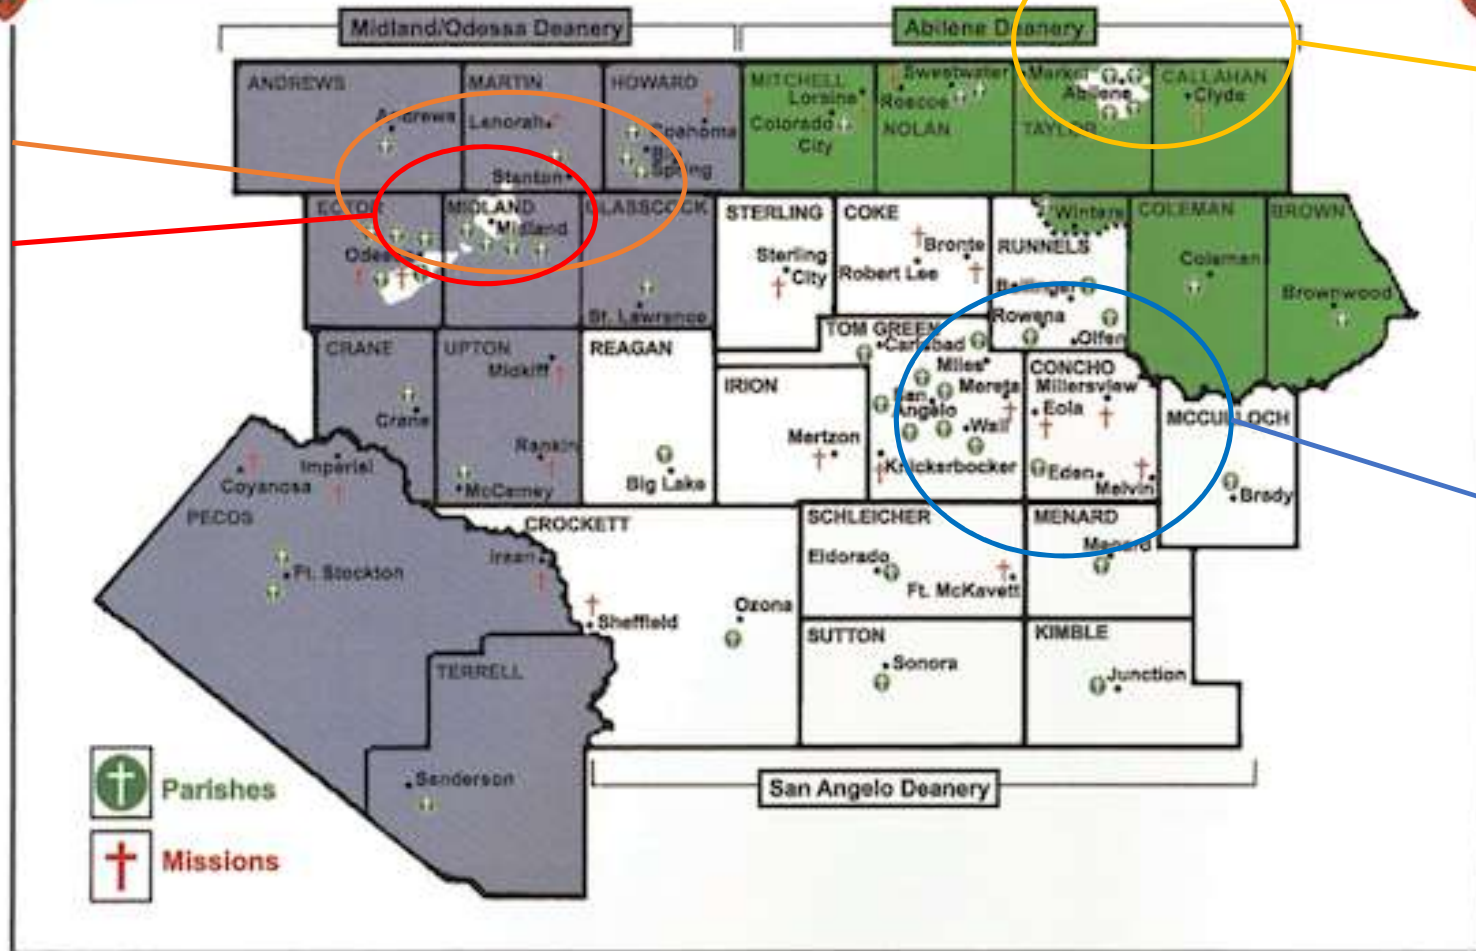

Parishes & Missions - San Angelo Catholic Diocese

KLPF 1150 AM Midland English

KVDG 90.9 FM Midland Spanish

KQOS 91.7 FM Albany English

KPDE 91.5 FM Eden English